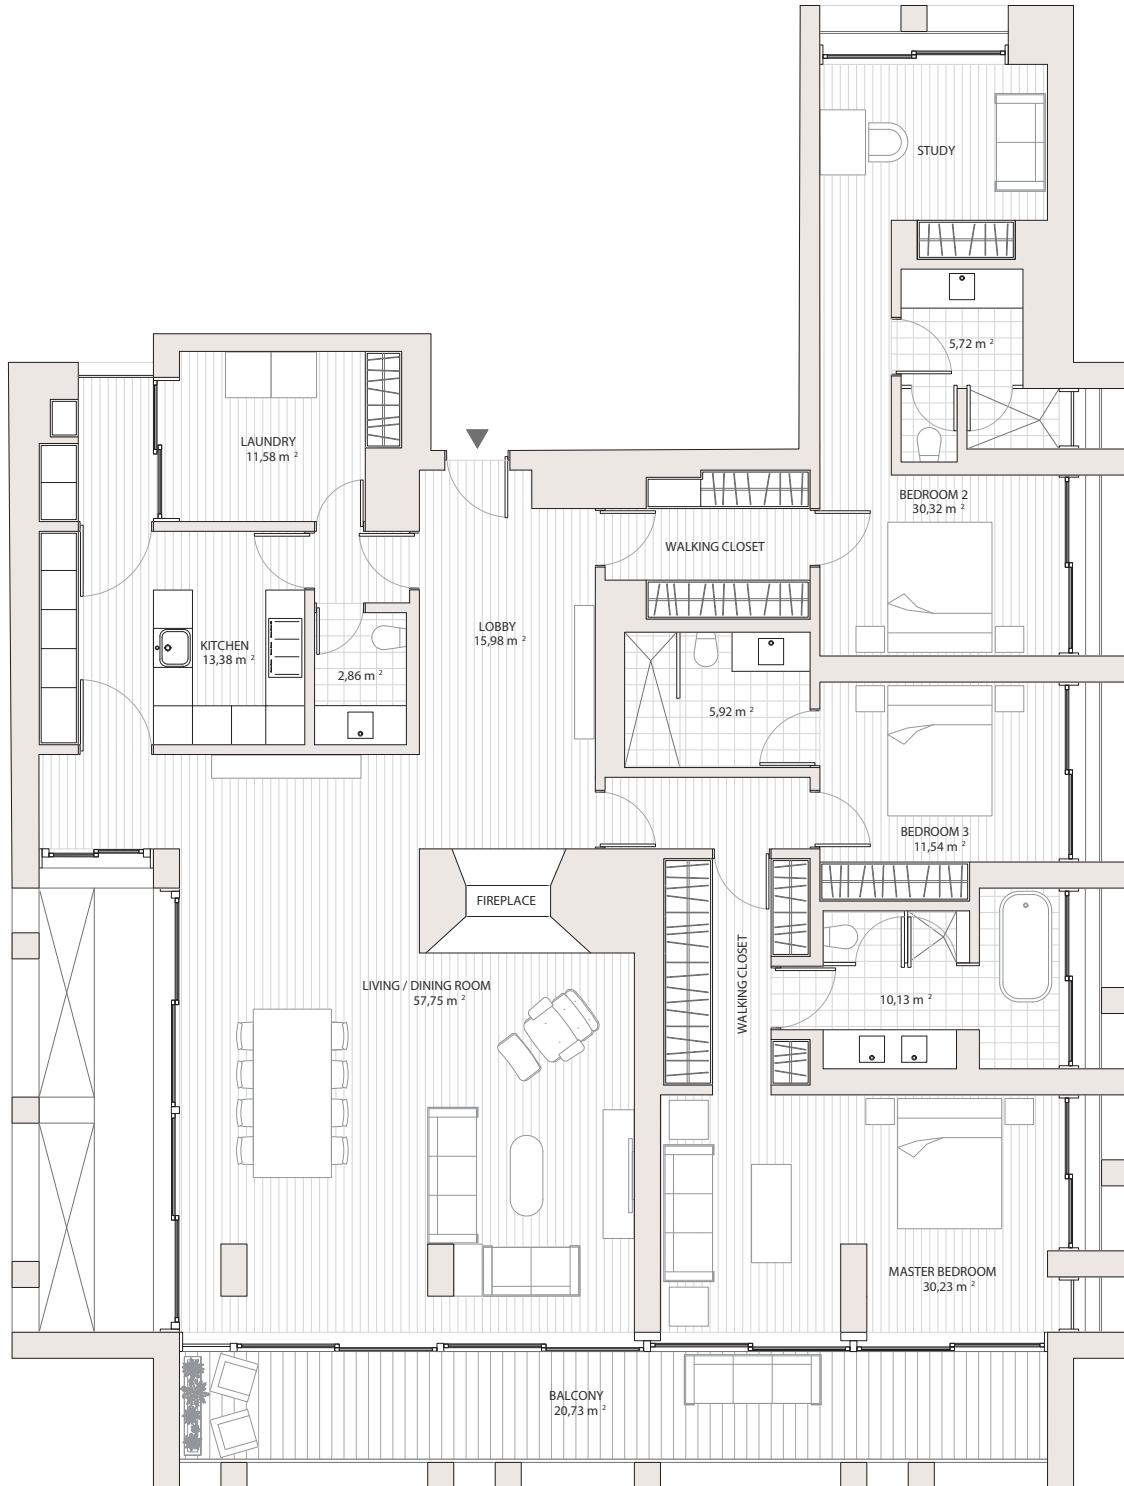

CASTILHO

A Living Masterpiece

SKYFLATS

12th Floor

T3 3 Bedrooms
Total Area | 288 m²

RUA CASTILHO