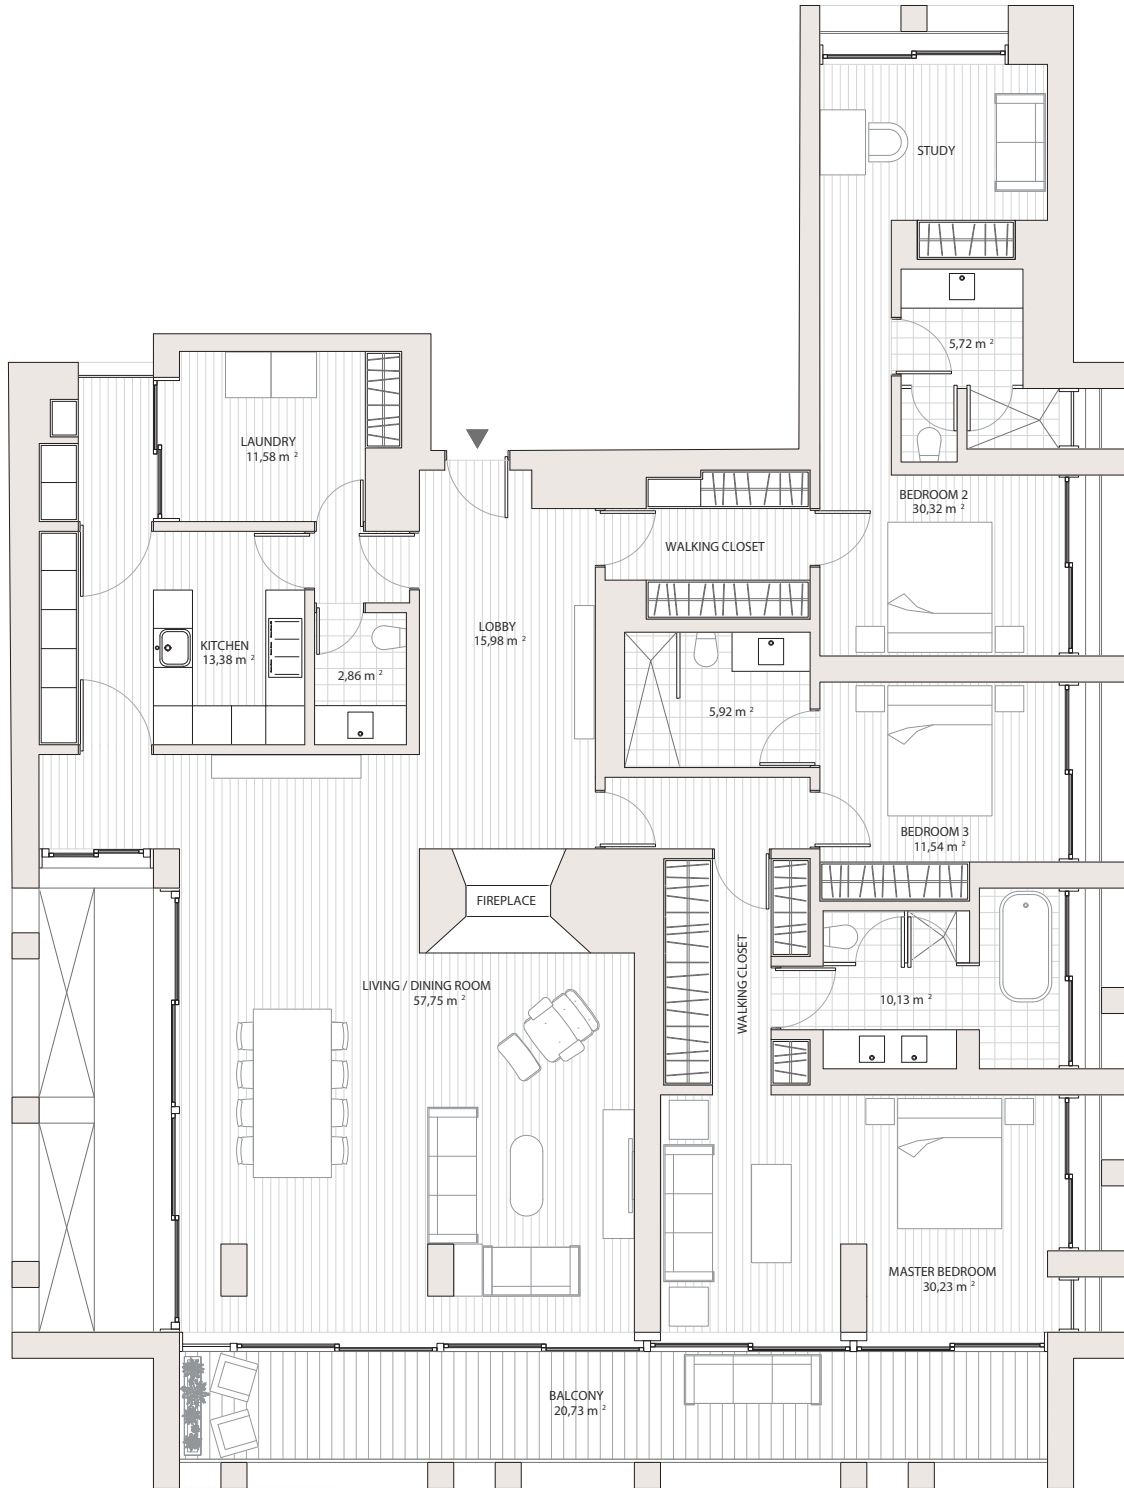

CASTILHO

A Living Masterpiece

SKYFLATS

11th Floor

T3 3 Bedrooms
Total Area | 288 m²

RUA CASTILHO