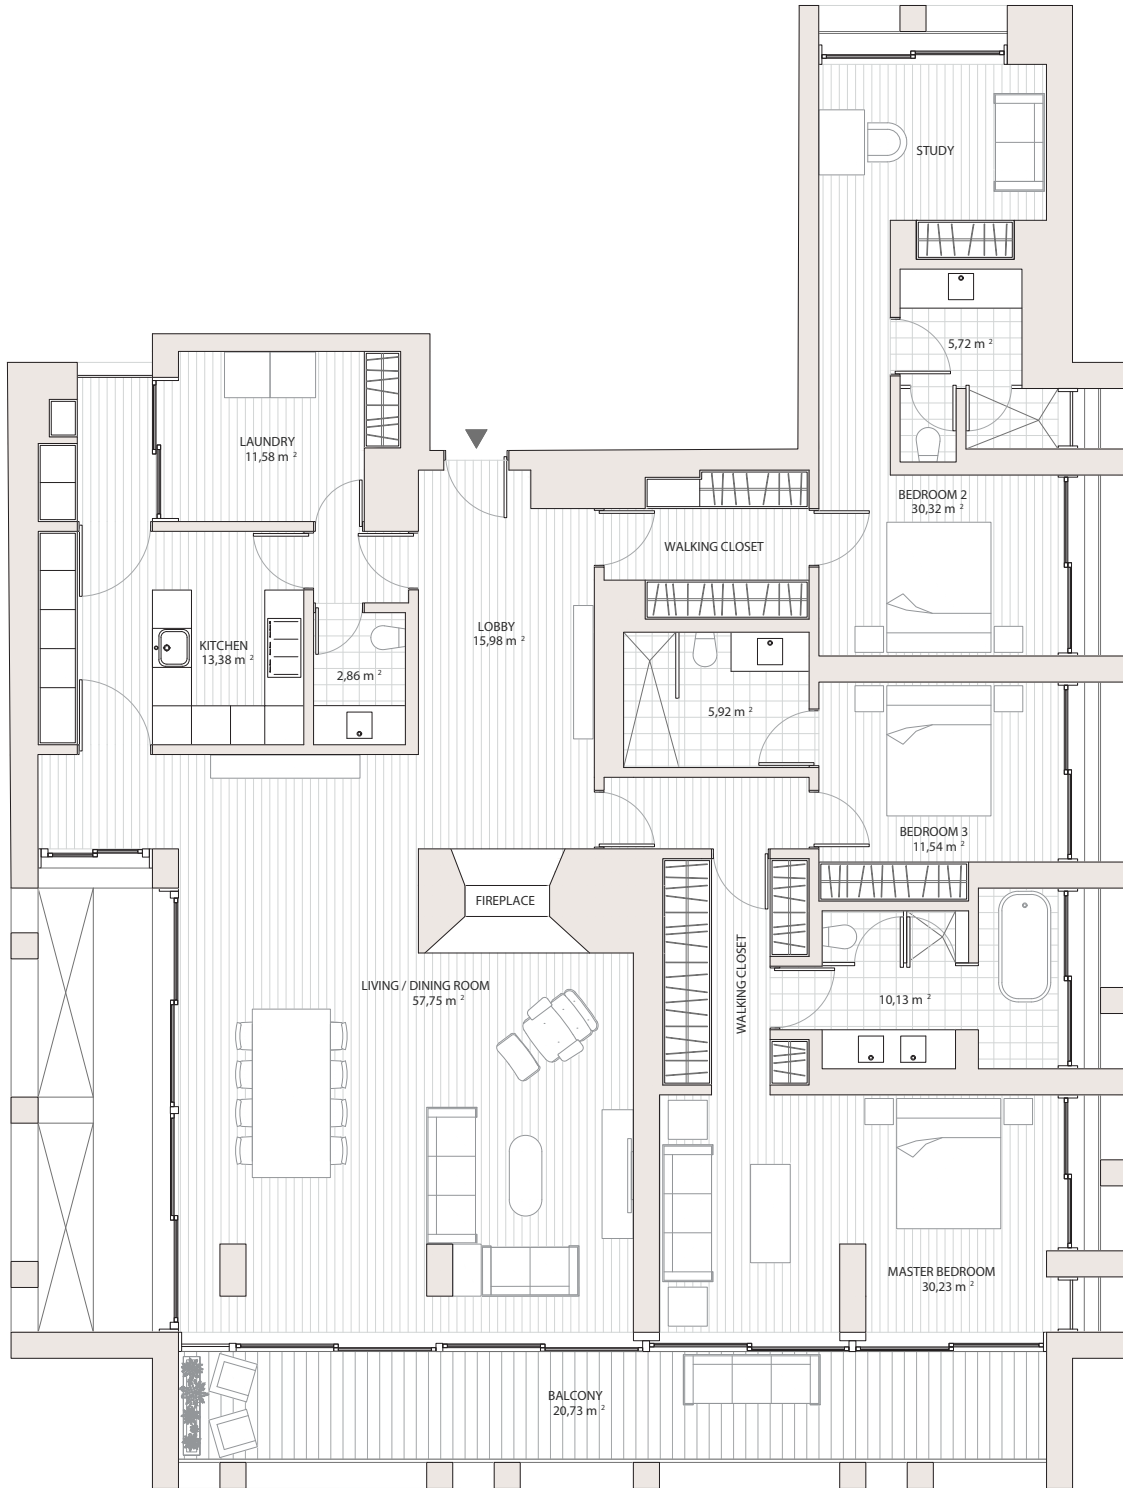

CASTILHO

A Living Masterpiece

SKYFLATS

10th Floor

T3 3 Bedrooms
Total Area | 288 m²

RUA CASTILHO