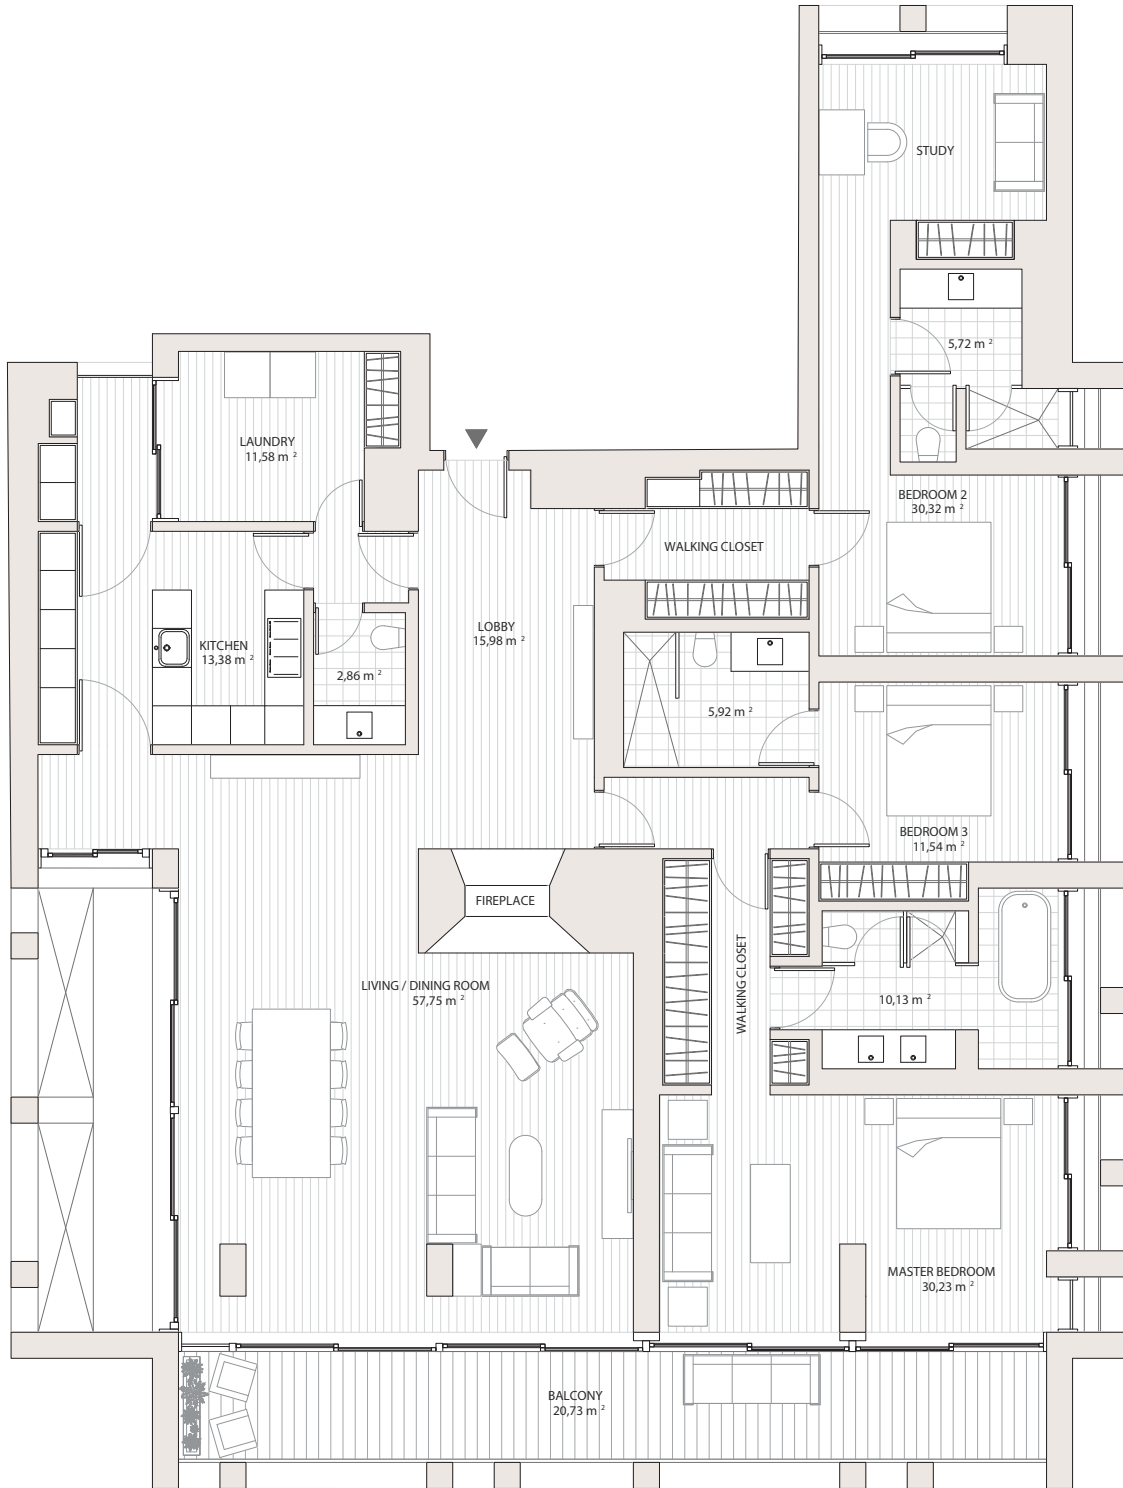

# CASTILHO

A Living Masterpiece

SKYFLATS

## 9<sup>th</sup> Floor

**T3** 3 Bedrooms  
Total Area | 288 m<sup>2</sup>

RUA CASTILHO