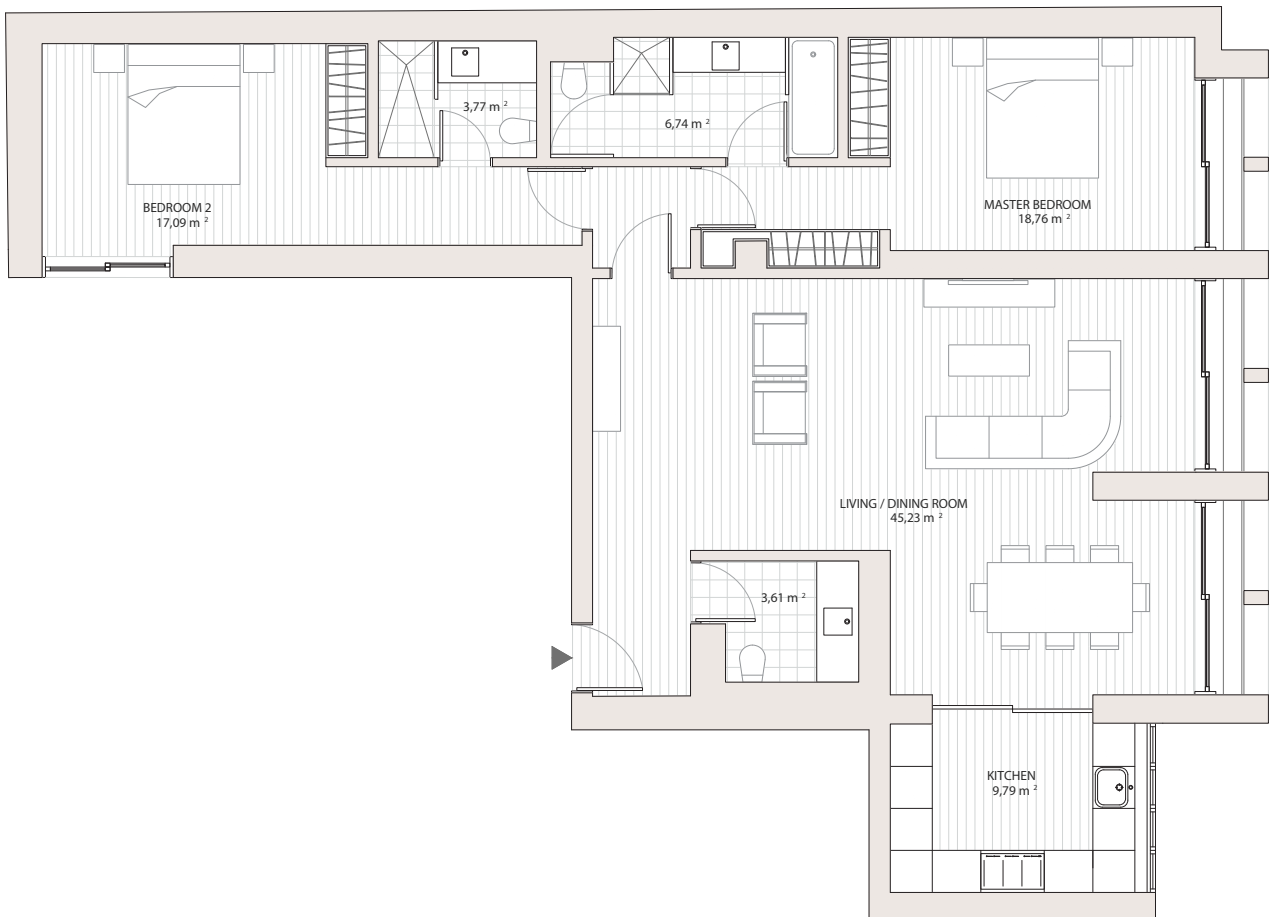

CASTILHO

A Living Masterpiece

CITYFLATS

7th Floor

T2 2 Bedrooms
Total Area | 140 m²

RUA CASTILHO