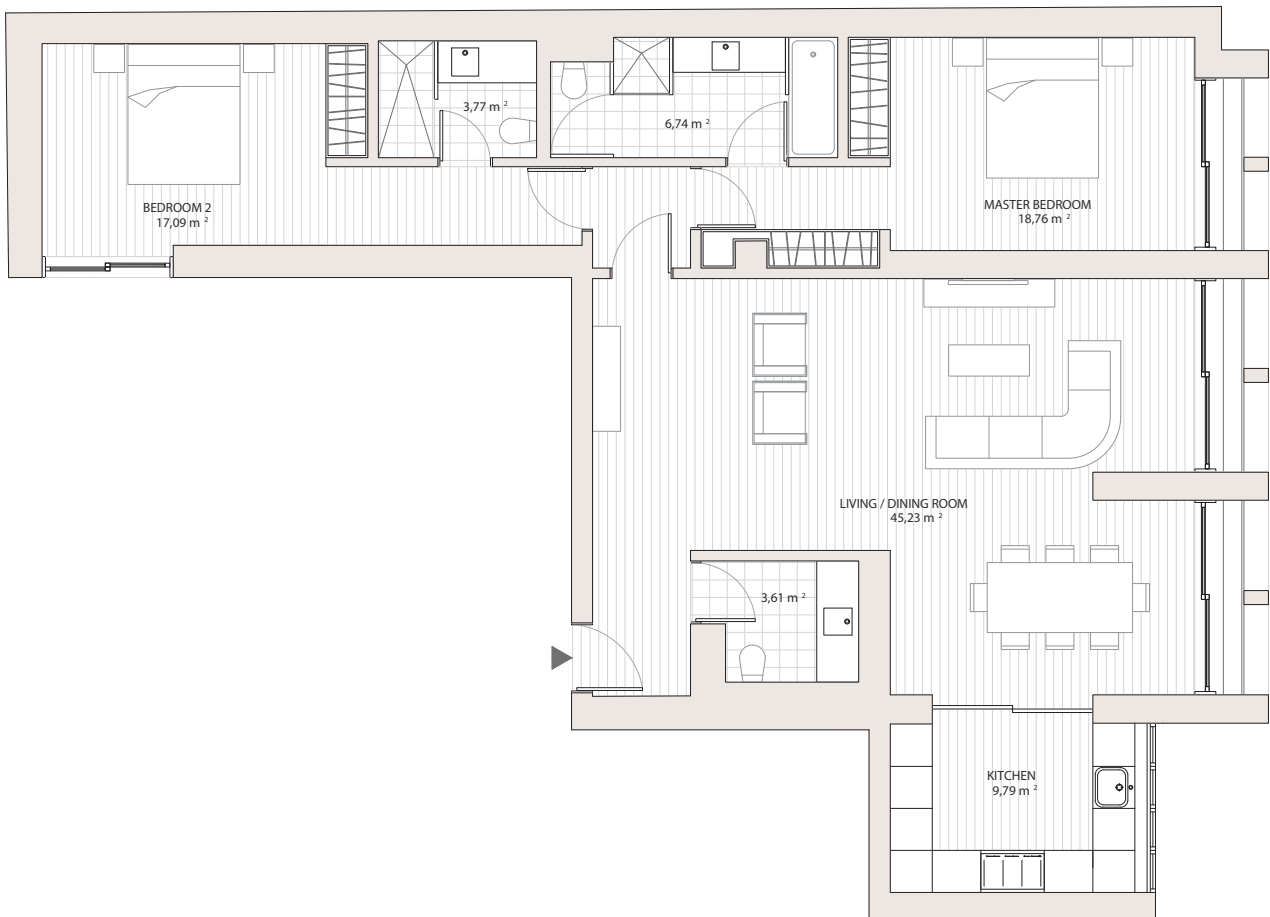

CASTILHO

A Living Masterpiece

CITYFLATS

6th Floor

T2 2 Bedrooms
Total Area | 140 m²

RUA CASTILHO