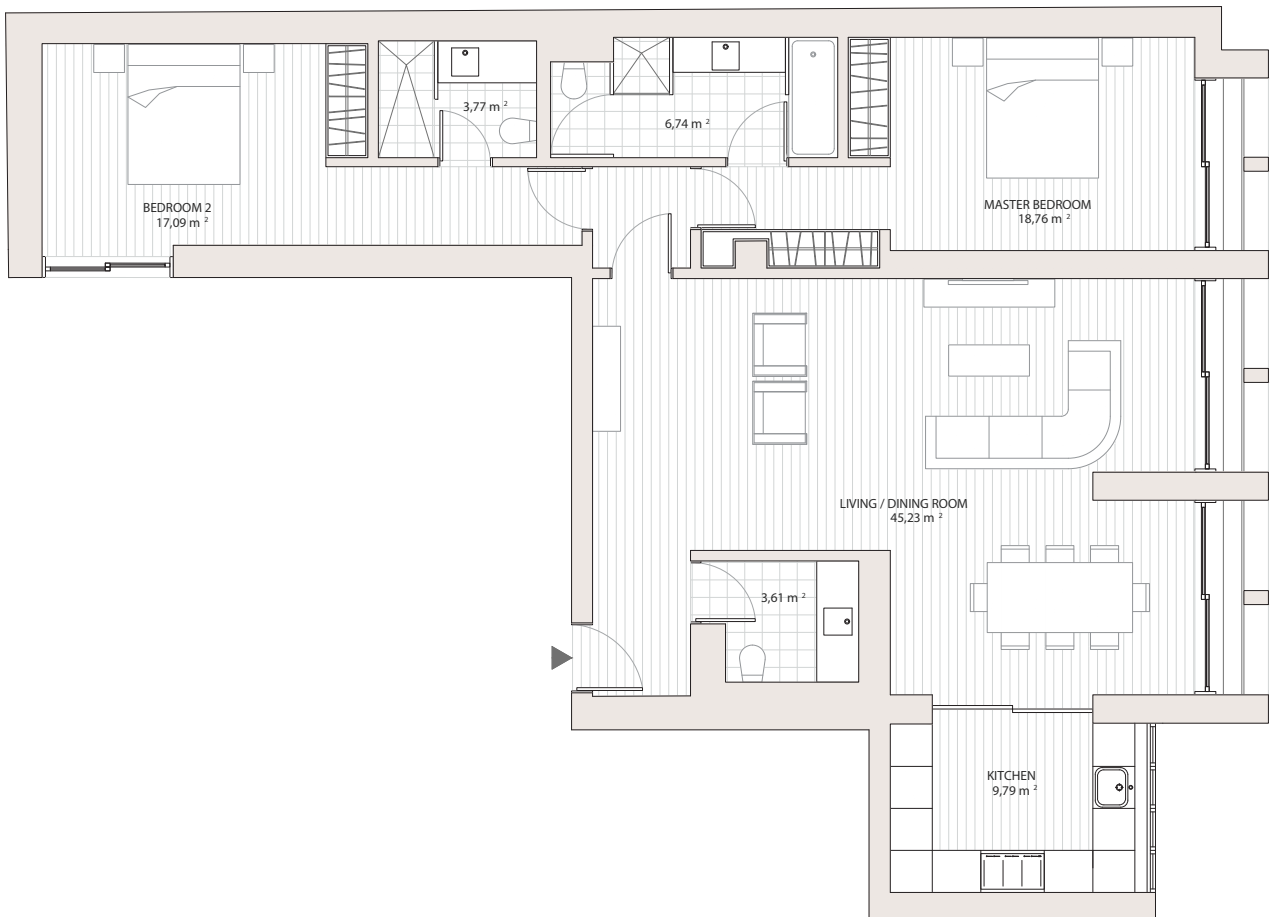

CASTILHO

A Living Masterpiece

CITYFLATS

5th Floor

T2 2 Bedrooms
Total Area | 140 m²

RUA CASTILHO