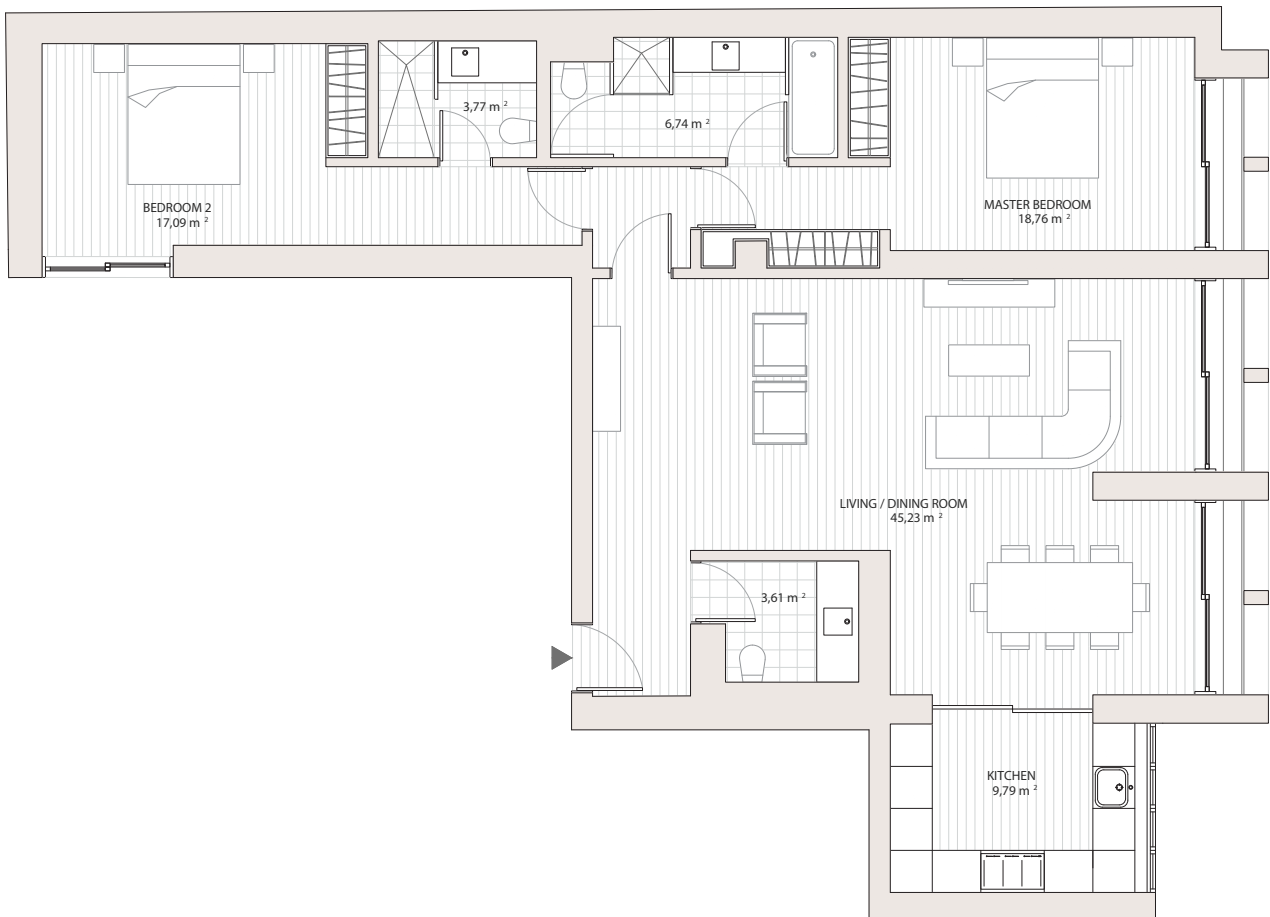

CASTILHO

A Living Masterpiece

CITYFLATS

4th Floor

T2 2 Bedrooms
Total Area | 140m²

RUA CASTILHO