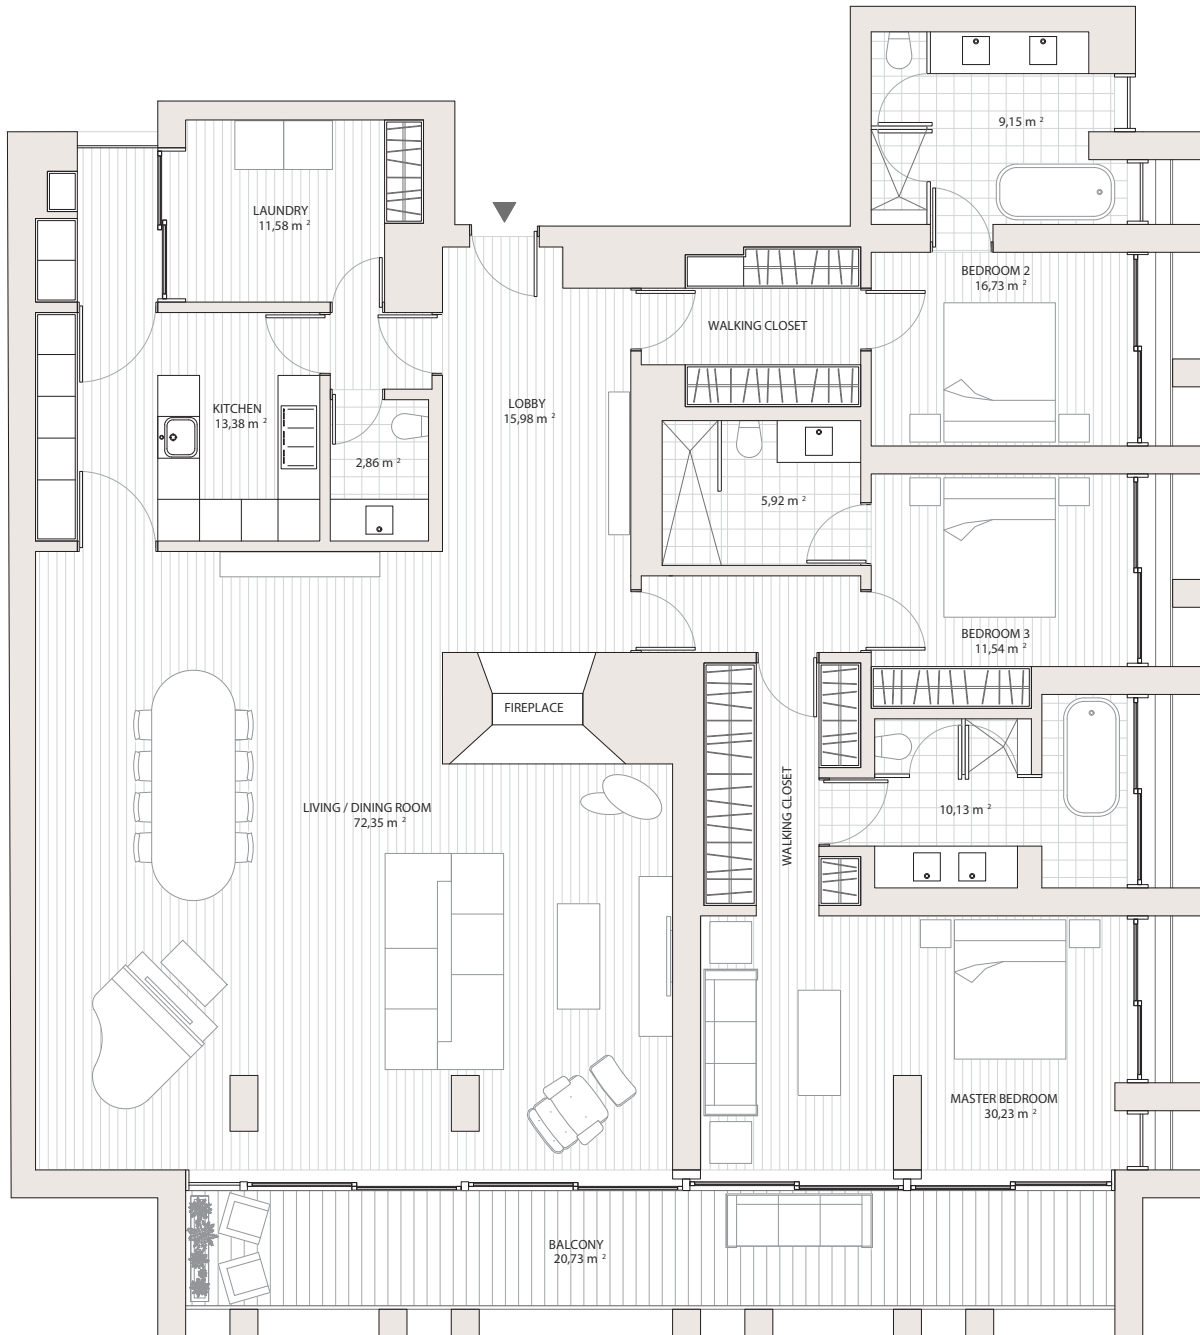

CASTILHO

A Living Masterpiece

CITYFLATS

3rd Floor

T3 3 Bedrooms
Total Area | 287 m²

RUA CASTILHO