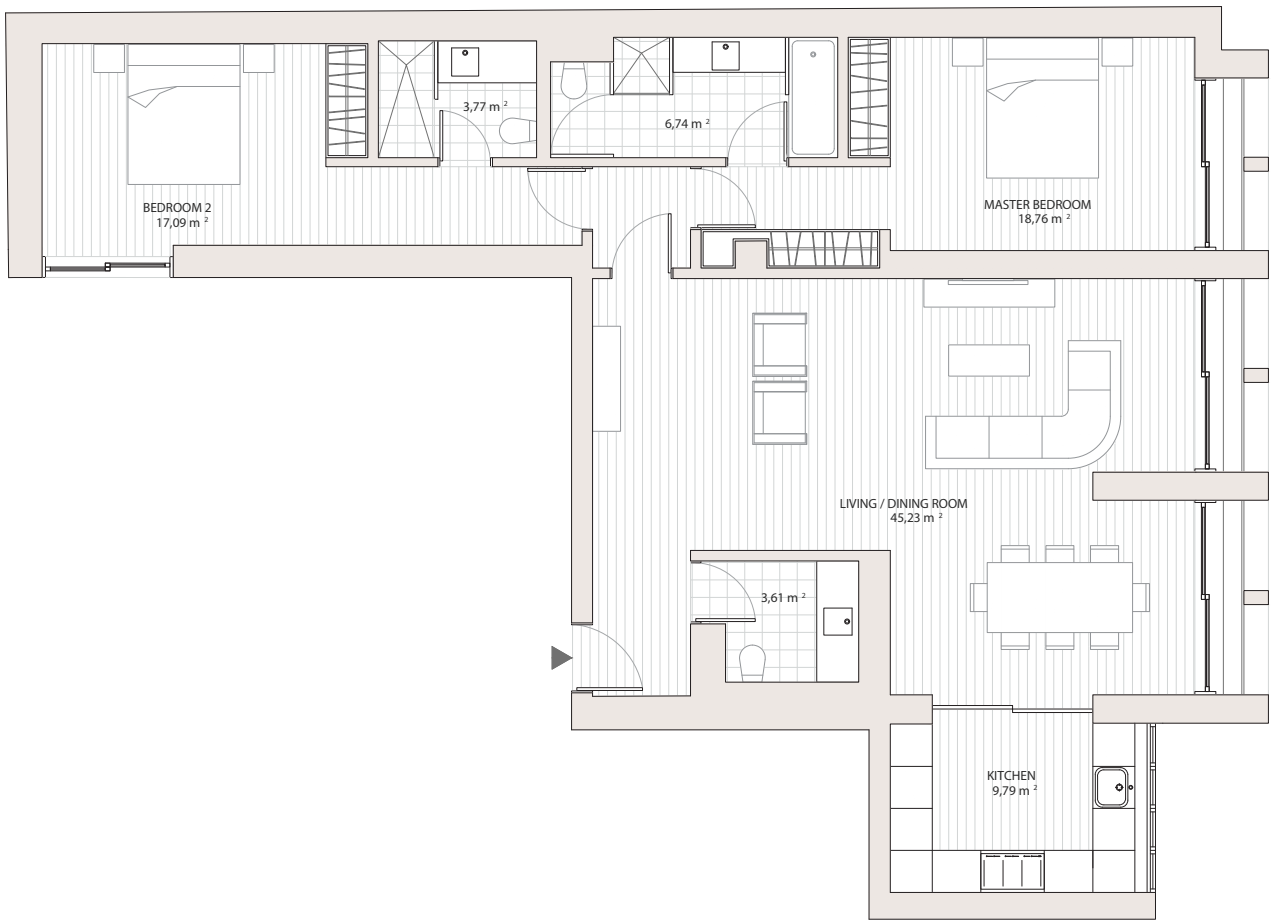

CASTILHO

A Living Masterpiece

CITYFLATS

3rd Floor

T2 2 Bedrooms
Total Area | 140m²

RUA CASTILHO