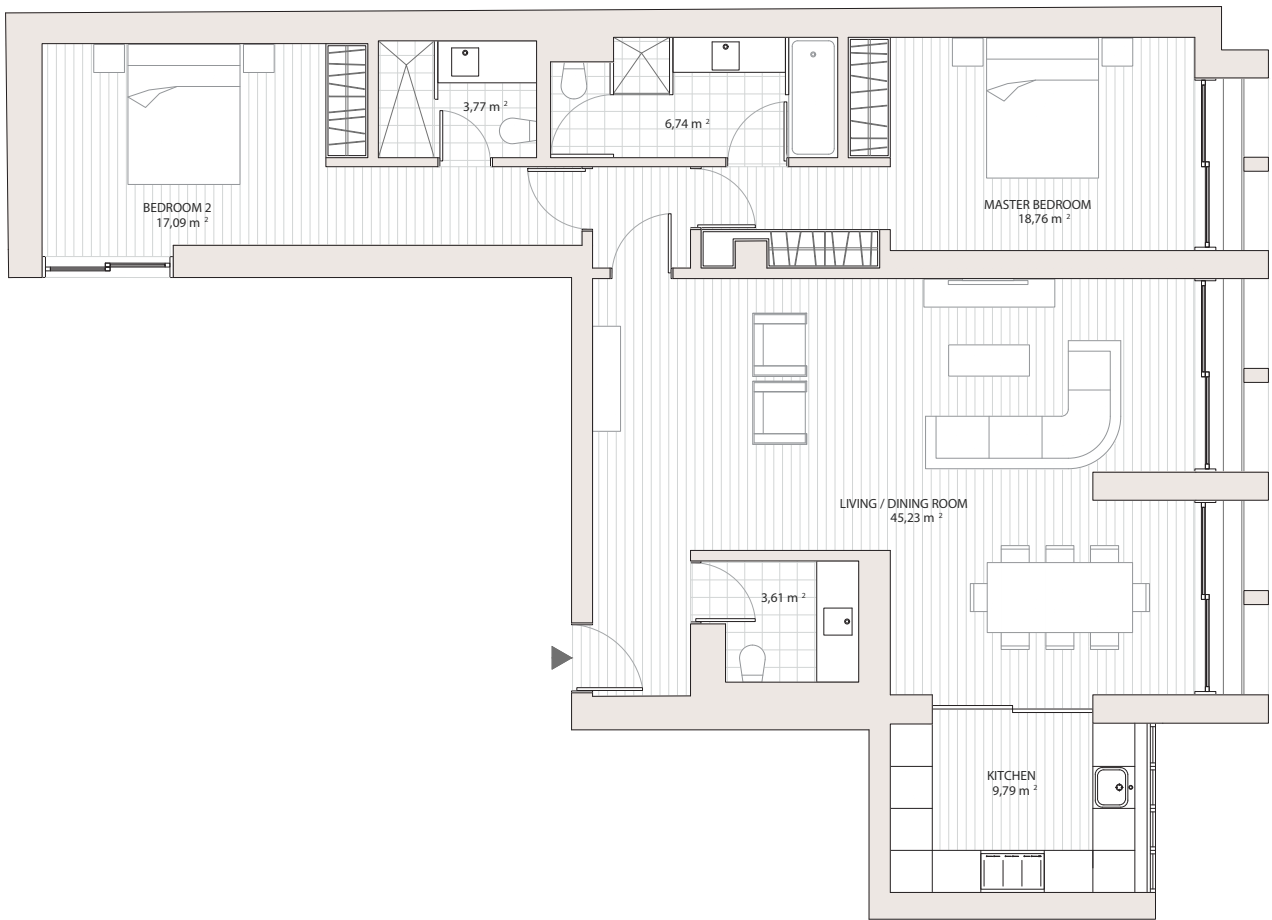

CASTILHO

A Living Masterpiece

CITYFLATS

2nd Floor

T2 2 Bedrooms
Total Area | 140m²

RUA CASTILHO