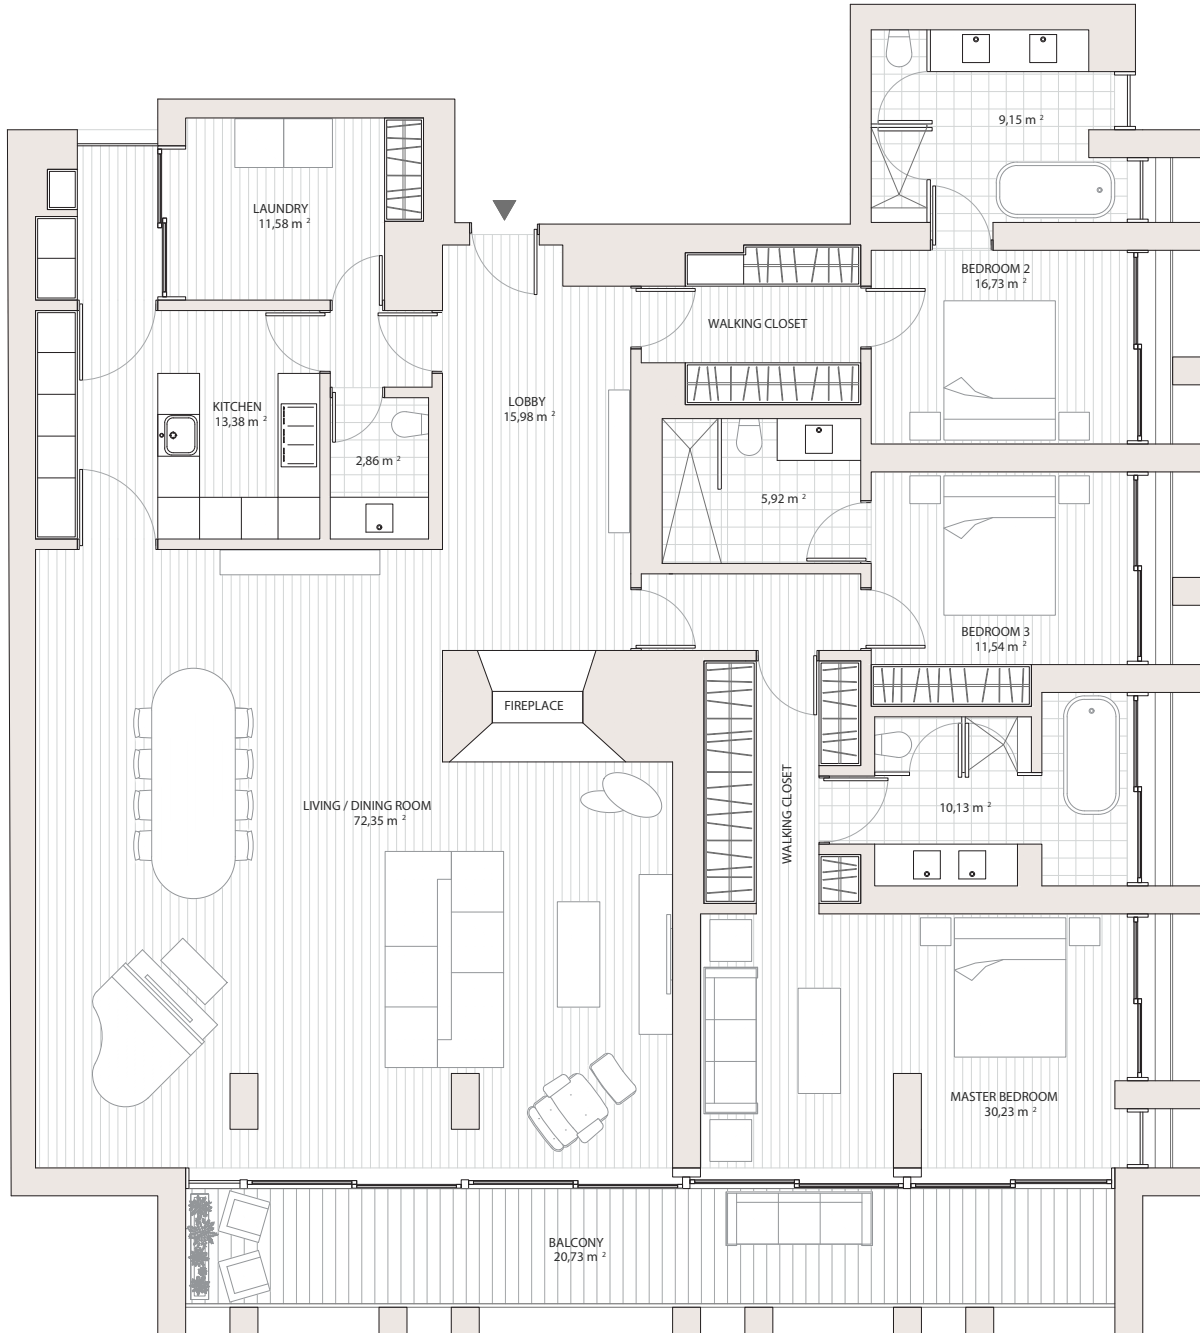

CASTILHO

A Living Masterpiece

CITYFLATS

1st Floor

T3 3 Bedrooms
Total Area | 287 m²

RUA CASTILHO