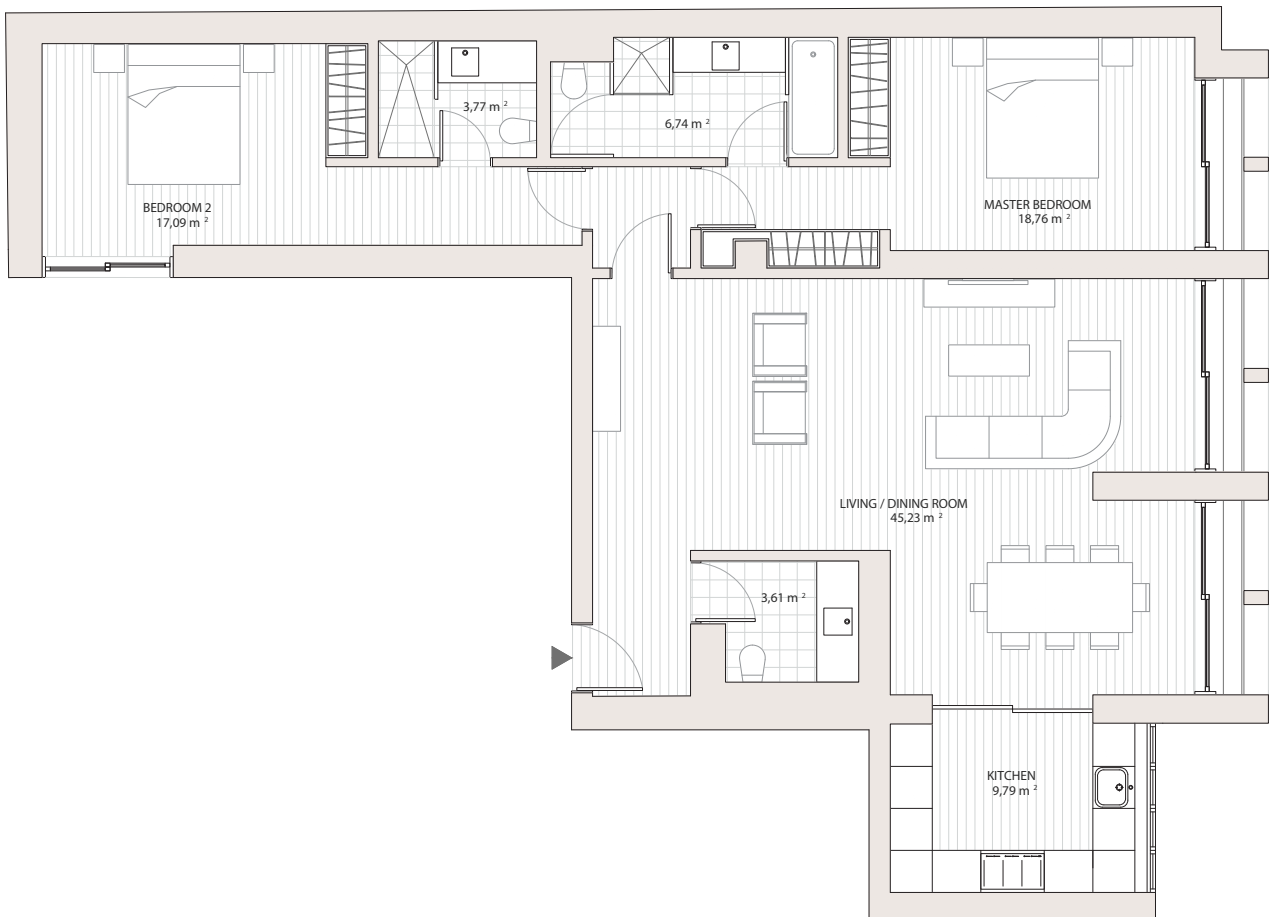

CASTILHO

A Living Masterpiece

CITYFLATS

1st Floor

T2 2 Bedrooms
Total Area | 140 m²

RUA CASTILHO